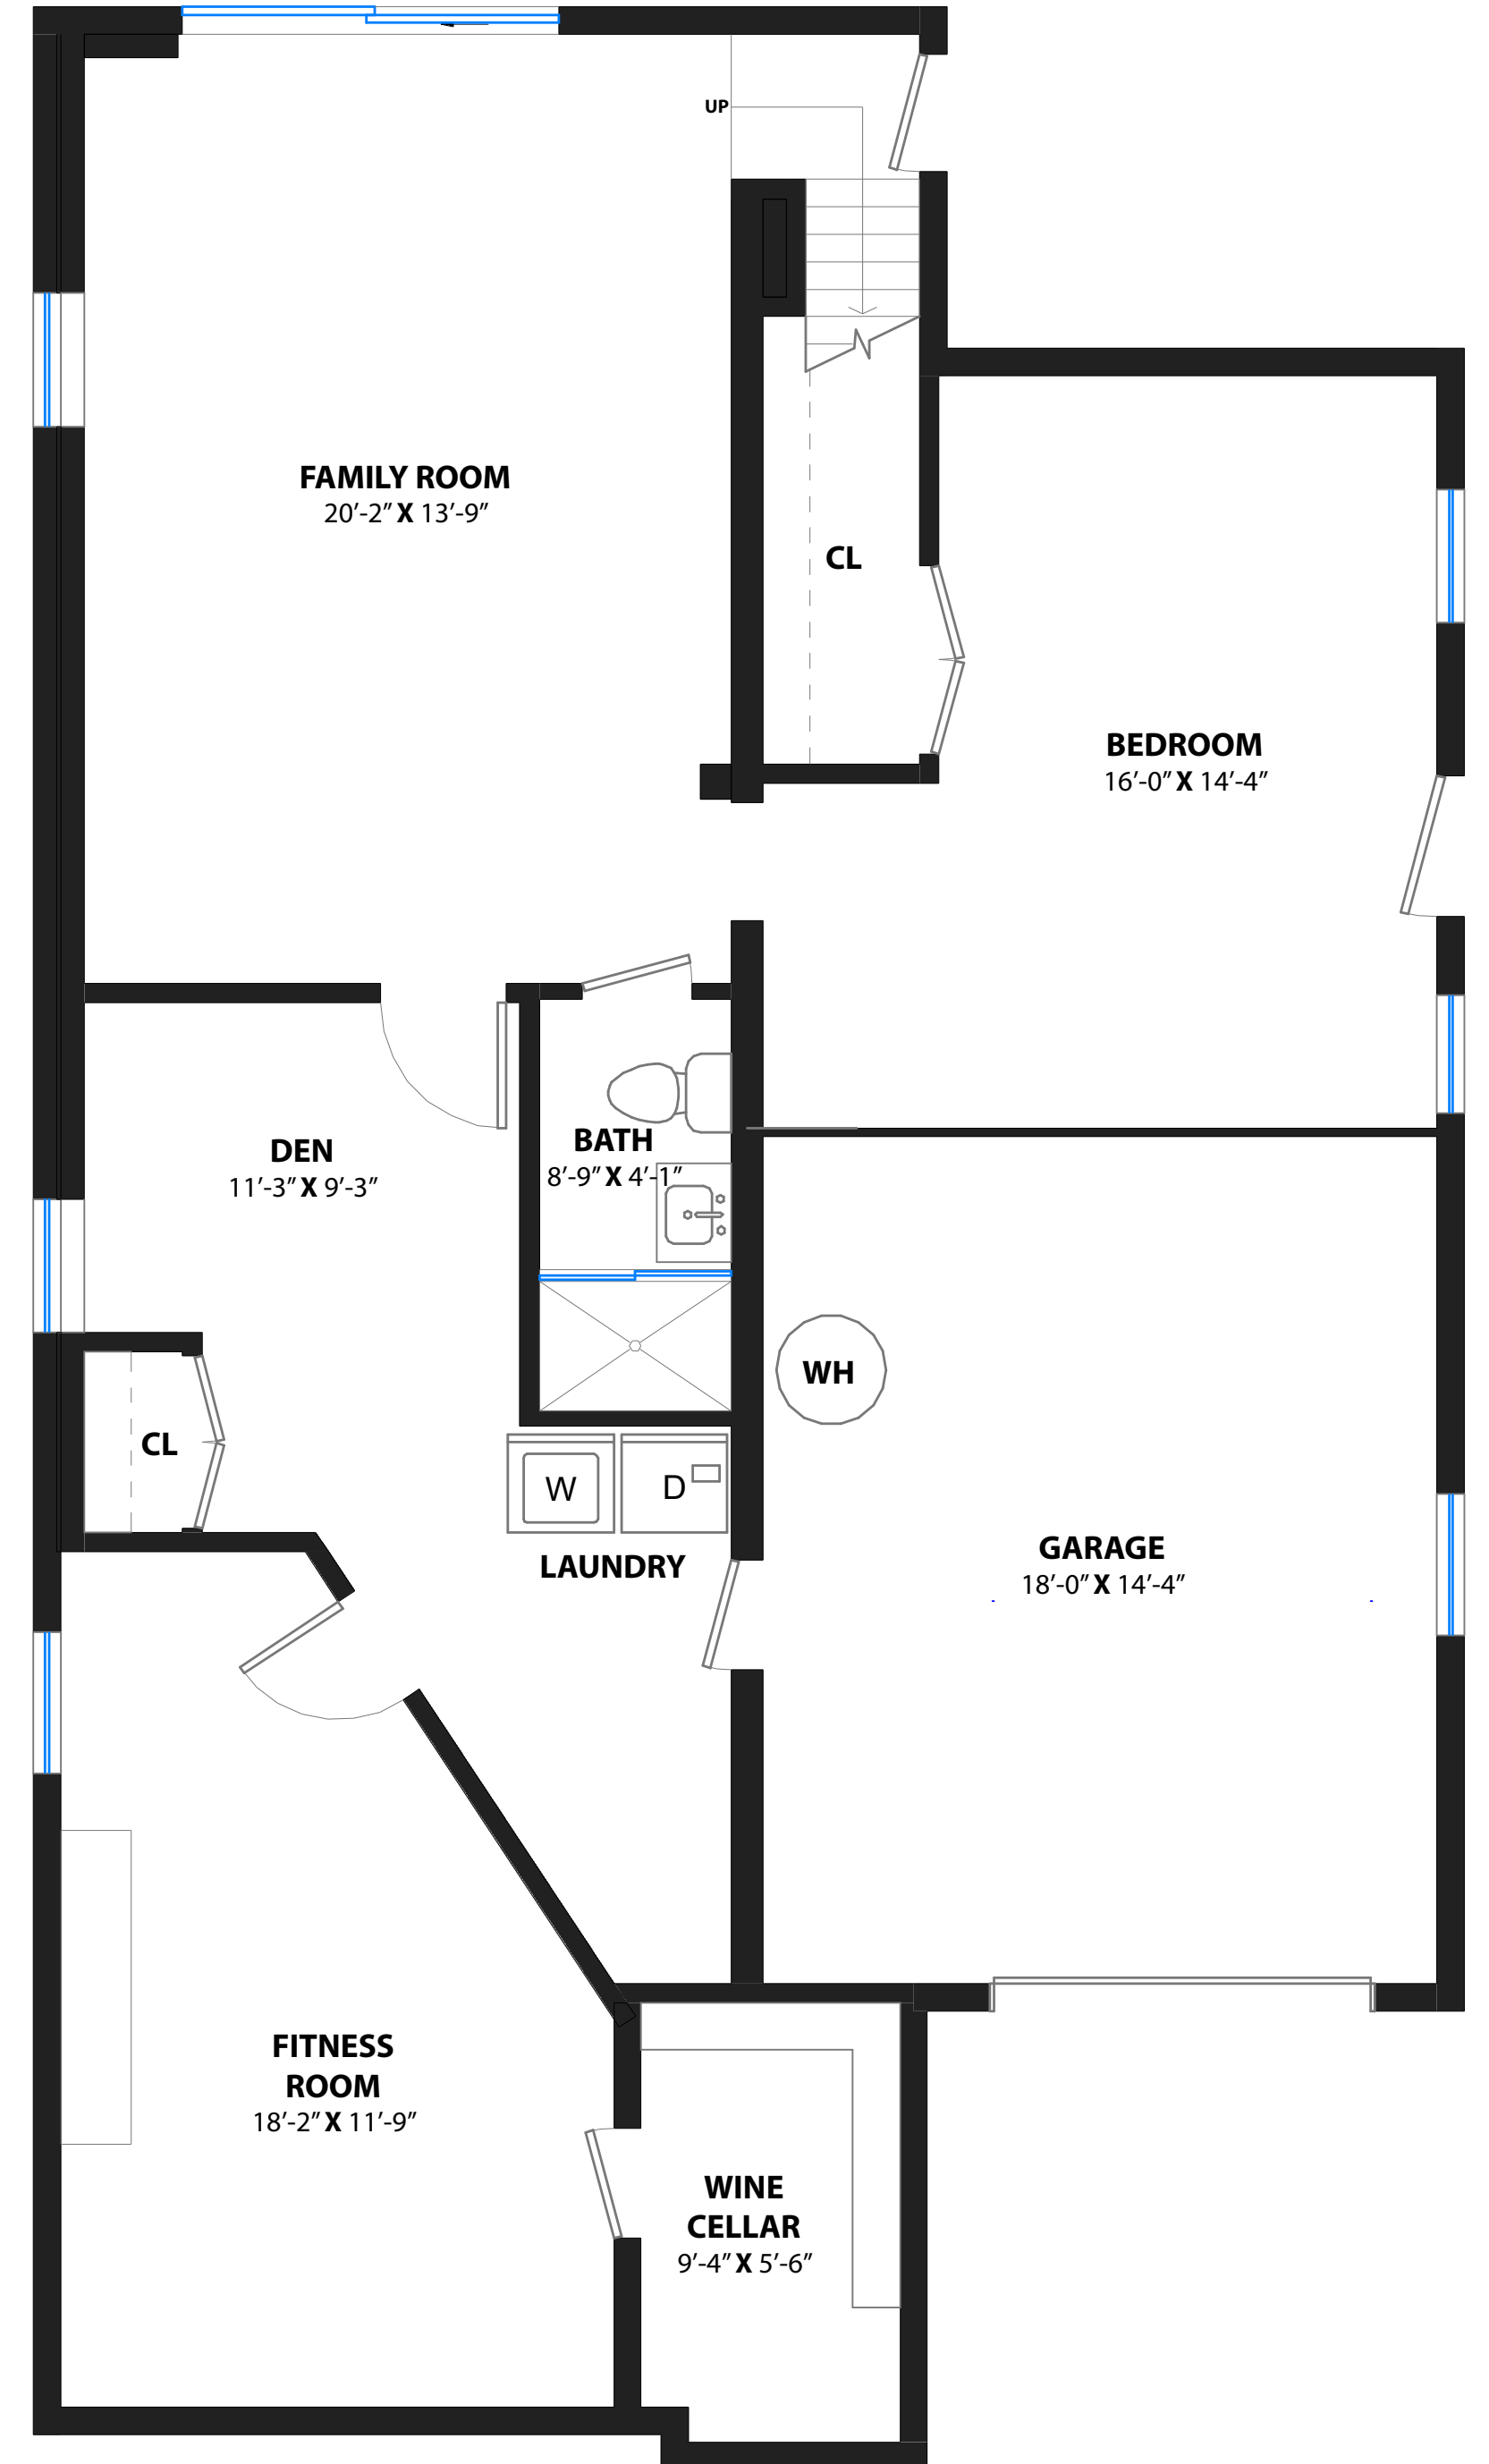

837 SIR FRANCIS DRAKE BLVD.

KENTFIELD, CALIFORNIA

MAIN LEVEL

PROPERTY SQF INFORMATION

LIVING SPACE	
Square Footage:	2,453 Sq Ft*
* Main Level	1,337
* Lower Level	1,116
NON-LIVING SPACE	
Square Footage:	275 Sq Ft*
* Garage	275
APPROXIMATE TOTAL	
LIVING & NON-LIVING SPACE	
Square Footage:	2,728 Sq Ft*

LOWER LEVEL